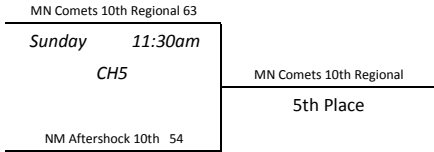

Gym Key
EP - Eden Prairie High School
CH - Chanhassen High School