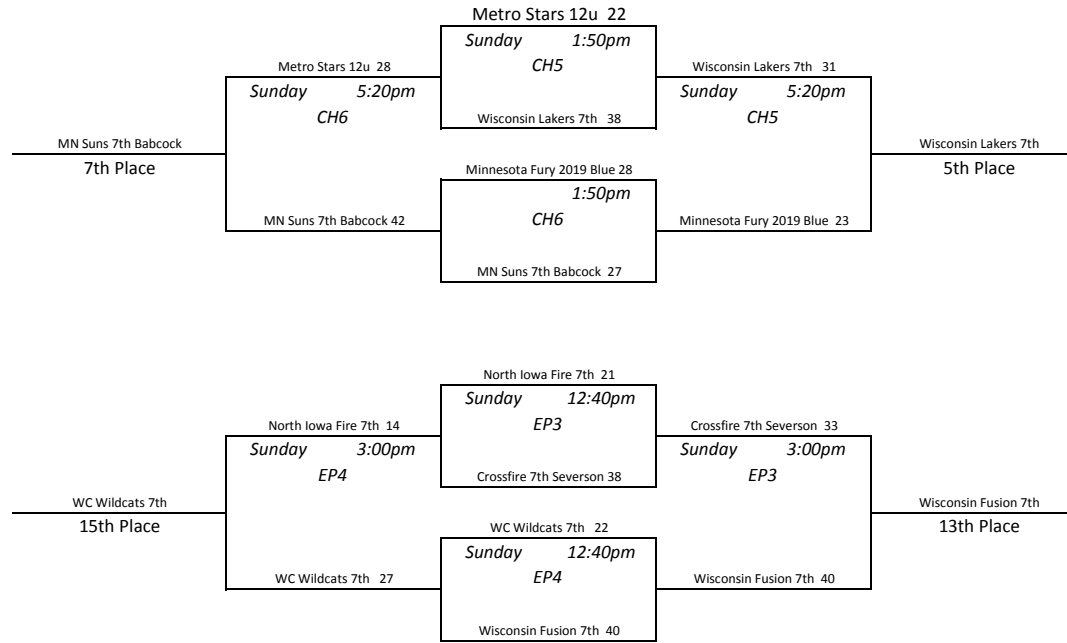

Minnesota Fury Spring Showdown - 7th Blue Division

Gym Key
EP - Eden Prairie High School
CH - Chanhassen High School