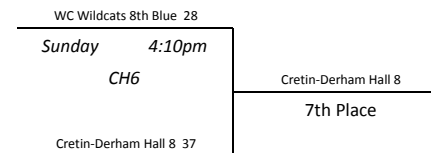

Gym Key
EP - Eden Prairie High School
CH - Chanhassen High School