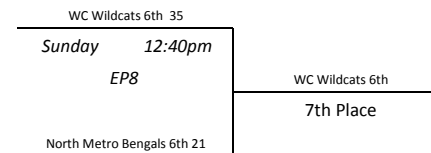

Gym Key
EP - Eden Prairie High School
CH - Chanhassen High School