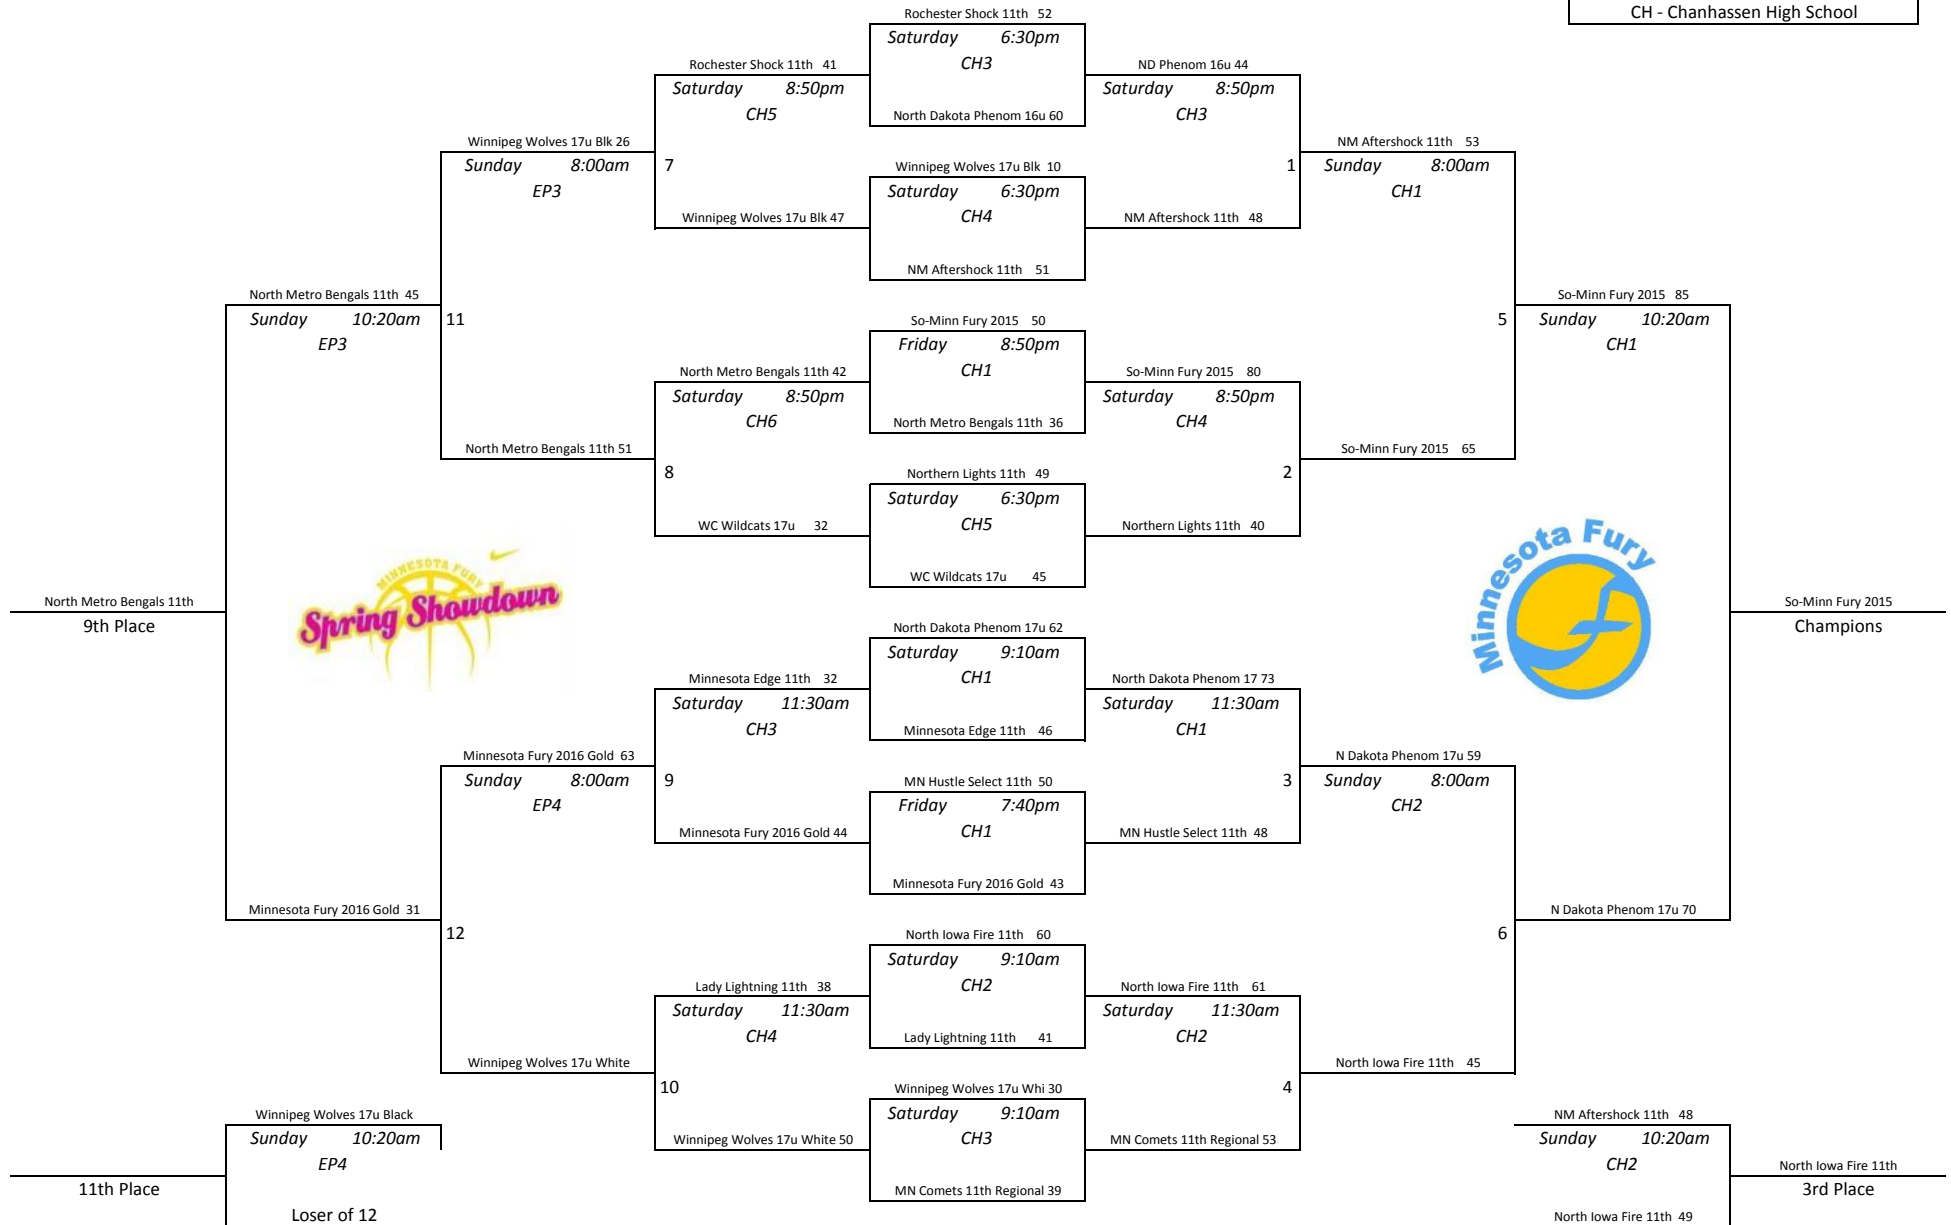

# Minnesota Fury Spring Showdown - Junior Division

Gym Key
EP - Eden Prairie High School
CH - Chanhassen High School