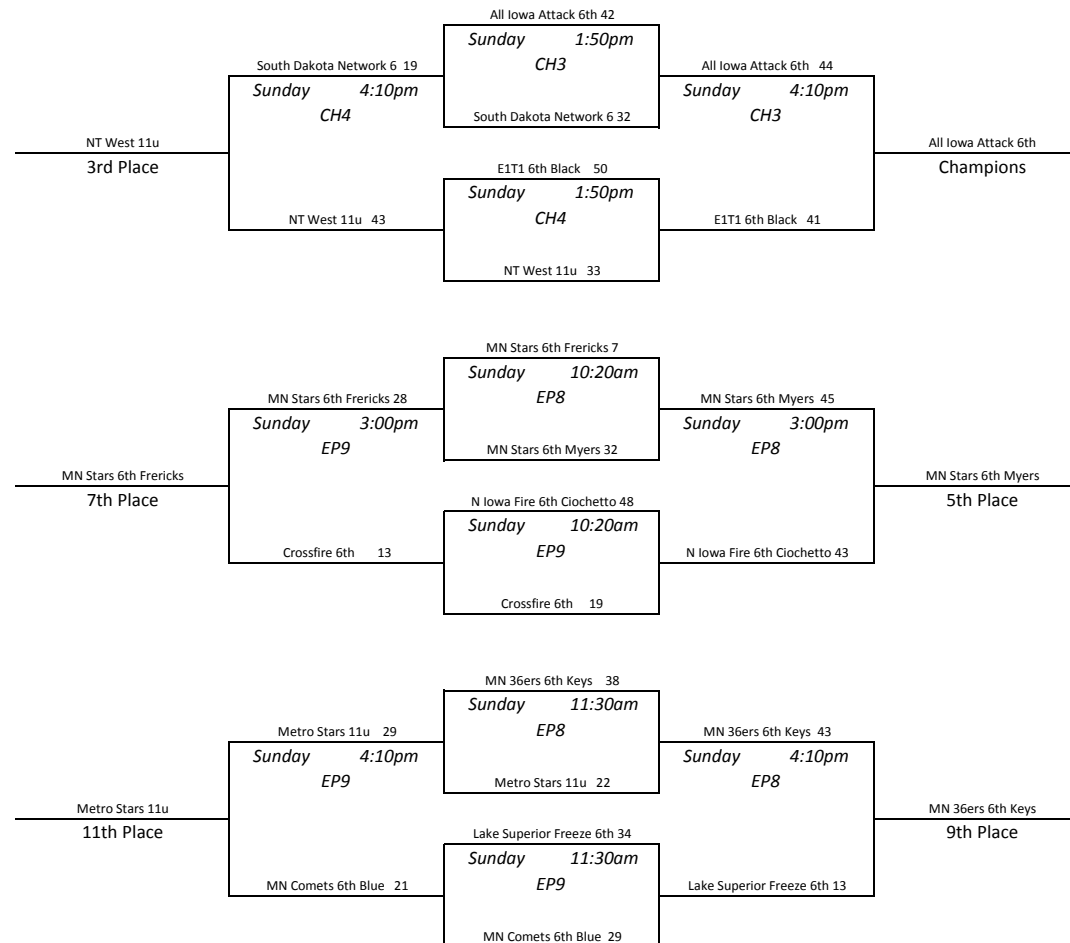

Minnesota Fury Spring Showdown - 6th Blue Division

Pool A				
1	MN Stars 6th Frericks	1-1	2nd	
2	MN 36ers 6th Keys	0-2	3rd	
3	All Iowa Attack 6th	2-0	1st	
1 vs 2 Fri. 5:20pm CH5 30-19				
2 vs 3 Sat. 5:20pm CH1 24-51				
1 vs 3 Sat. 7:40pm CH1 28-46				

Pool B				
1	Metro Stars 11u	0-2	3rd	
2	MN Stars 6th Myers	1-1	2nd	
3	South Dakota Network 6	2-0	1st	
1 vs 2 Fri. 5:20pm CH6 19-43				
2 vs 3 Sat. 5:20pm CH2 30-34				
1 vs 3 Sat. 7:40pm CH2 17-37				

Pool C				
1	E1T1 6th Black	2-0	1st	
2	N Iowa Fire 6th Ciochetto	1-1	2nd	
3	Lake Superior Freeze 6th	0-2	3rd	
1 vs 2 Sat. 10:20am CH5 46-18				
2 vs 3 Sat. 6:30pm CH1 44-12				
1 vs 3 Sat. 8:50pm CH1 61-10				

Pool D				
1	NT West 11u	2-0	1st	
2	Crossfire 6th	1-1	2nd	
3	MN Comets 6th Blue	0-2	3rd	
1 vs 2 Fri. 6:30pm CH5 37-15				
2 vs 3 Sat. 6:30pm CH2 18-16				
1 vs 3 Sat. 8:50pm CH2 43-7				

Gym Key
EP - Eden Prairie High School
CH - Chanhassen High School