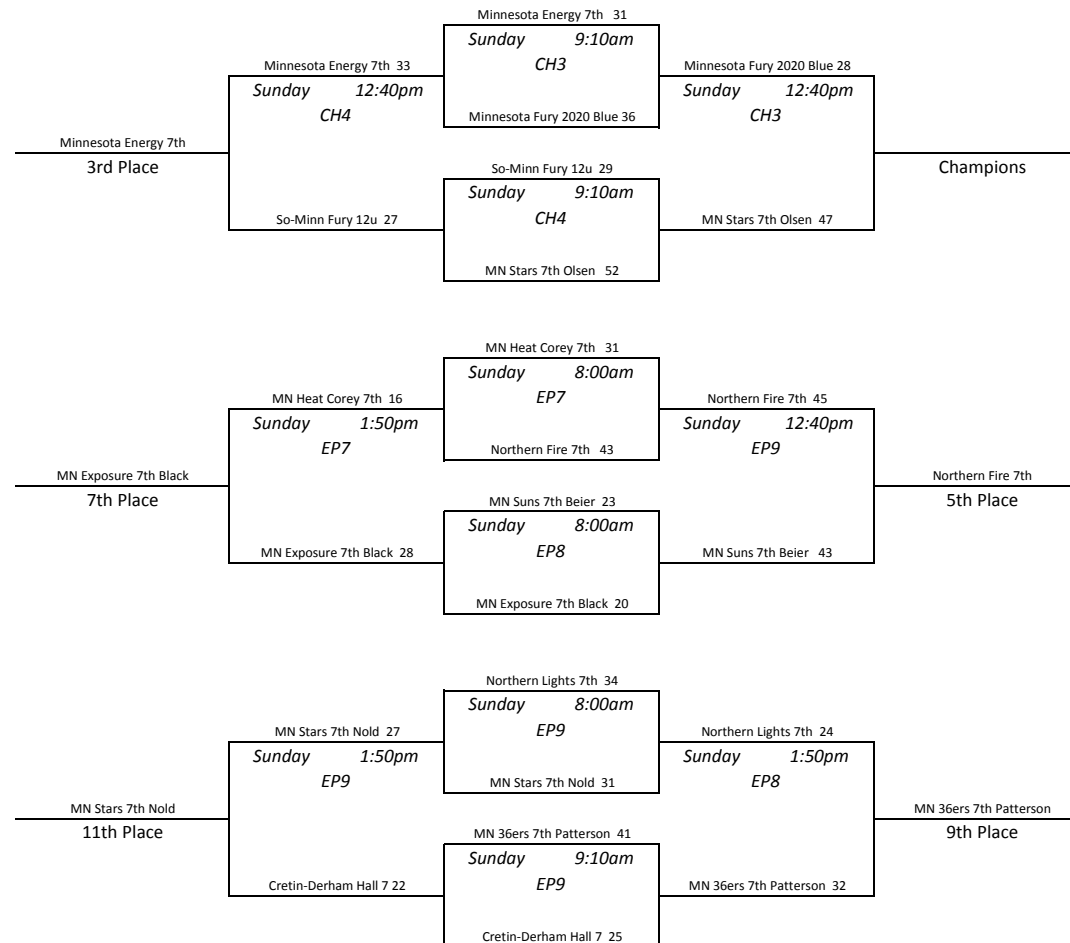

Minnesota Fury Spring Showdown - 7th Gold Division

Pool A				
1	Minnesota Energy 7th	2-0	1st	
2	MN Heat Corey 7th	1-1	2nd	
3	Northern Lights 7th	0-2	3rd	
1 vs 2	Fri.	6:30pm	CH1	36-17
2 vs 3	Sat.	5:20pm	EP5	36-24
1 vs 3	Sat.	7:40pm	EP5	38-15

Pool B				
1	MN Stars 7th Nold	0-2	3rd	
2	Minnesota Fury 2020 Blue	2-0	1st	
3	Northern Fire 7th	1-1	2nd	
1 vs 2	Fri.	6:30pm	CH2	30-69
2 vs 3	Sat.	5:20pm	EP6	51-31
1 vs 3	Sat.	7:40pm	EP6	18-48

Pool C				
1	MN Suns 7th Beier	1-1	2nd	
2	MN 36ers 7th Patterson	0-2	3rd	
3	So-Minn Fury 12u	2-0	1st	
1 vs 2	Fri.	6:30pm	CH3	26-16
2 vs 3	Sat.	6:30pm	EP5	21-36
1 vs 3	Sat.	8:50pm	EP5	17-38

Pool D				
1	Cretin-Derham Hall 7	0-2	3rd	
2	MN Stars 7th Olsen	2-0	1st	
3	MN Exposure 7th Black	1-1	2nd	
1 vs 2	Fri.	6:30pm	CH4	18-43
2 vs 3	Sat.	6:30pm	EP6	45-42
1 vs 3	Sat.	8:50pm	EP6	32-39

Gym Key
EP - Eden Prairie High School
CH - Chanhassen High School