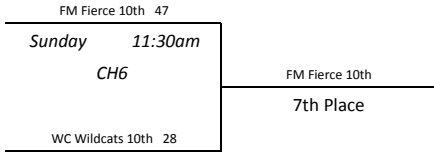

# Minnesota Fury Spring Showdown - Junior Division

Gym Key
EP - Eden Prairie High School
CH - Chanhassen High School

# Minnesota Fury Spring Showdown - Sophomore Division

Pool A				
1	MN Comets 10th Regional	1-2	3rd	
2	Northern Lights 10th	3-0	1st	
3	FM Fierce 10th	0-3	4th	
4	North Iowa Fire 10th	2-1	2nd	
<hr/>				
1 vs 2	Sat.	1:50pm	CH3	24-44
3 vs 4	Sat.	1:50pm	CH4	44-54
1 vs 3	Sat.	4:10pm	CH3	32-27
2 vs 4	Sat.	4:10pm	CH4	52-25
1 vs 4	Sun.	8:00am	CH3	48-50
2 vs 3	Sun.	8:00am	CH4	47-26

Pool B				
1	Crossfire 10th - Johnson	2-1	1st	
2	NM Aftershock 10th	2-1	3rd	
3	So-Minn Fury 2016	2-1	2nd	
4	WC Wildcats 10th	0-3	4th	
<hr/>				
1 vs 2	Sat.	1:50pm	CH5	51-20
3 vs 4	Sat.	1:50pm	CH6	41-20
1 vs 3	Sat.	4:10pm	CH5	51-53
2 vs 4	Sat.	4:10pm	CH6	62-29
1 vs 4	Sun.	8:00am	CH5	54-33
2 vs 3	Sun.	8:00am	CH6	61-52