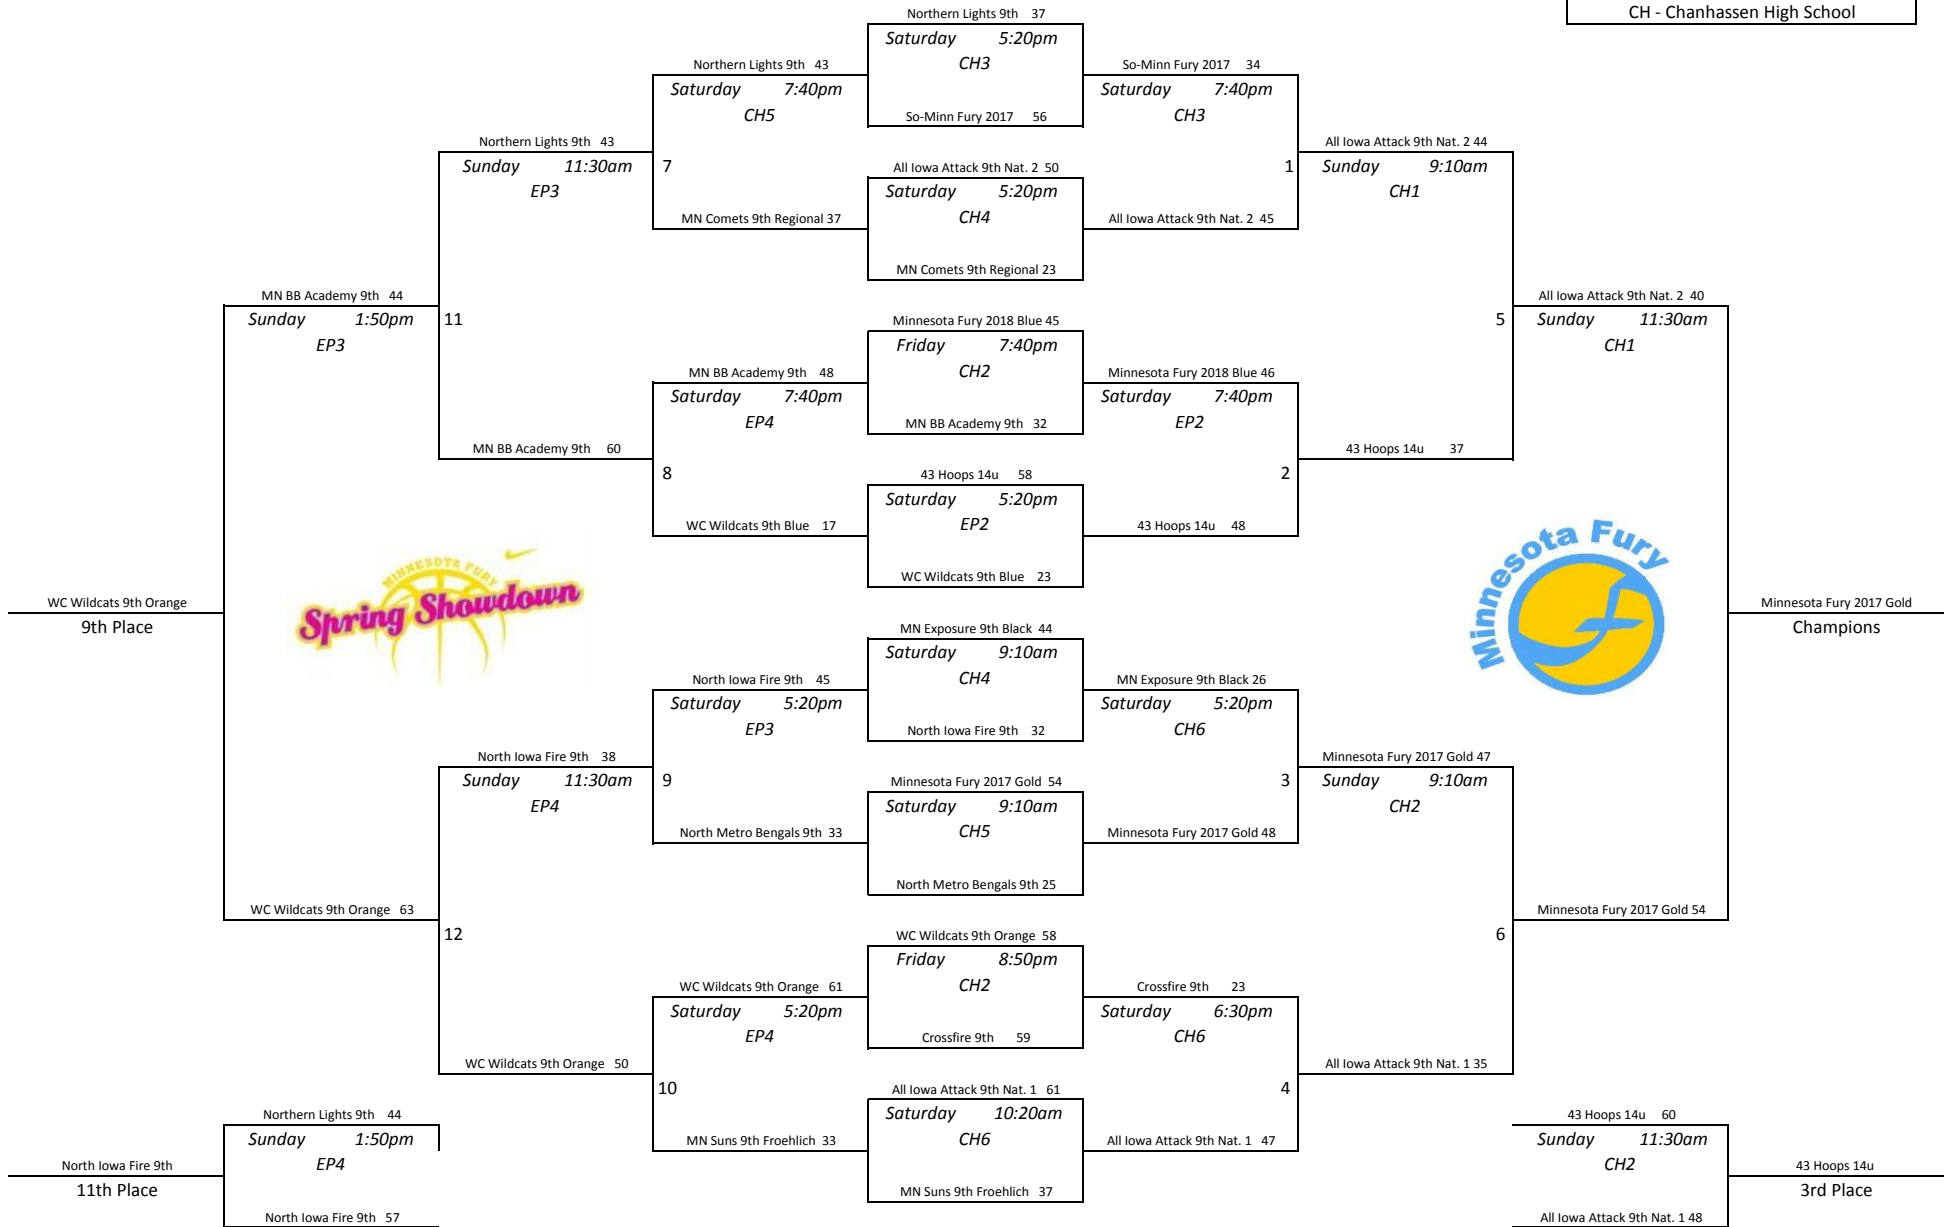

Minnesota Fury Spring Showdown - Freshman Division

Gym Key
EP - Eden Prairie High School
CH - Chanhassen High School