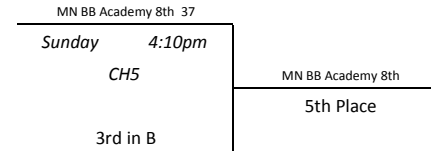

Gym Key
EP - Eden Prairie High School
CH - Chanhassen High School