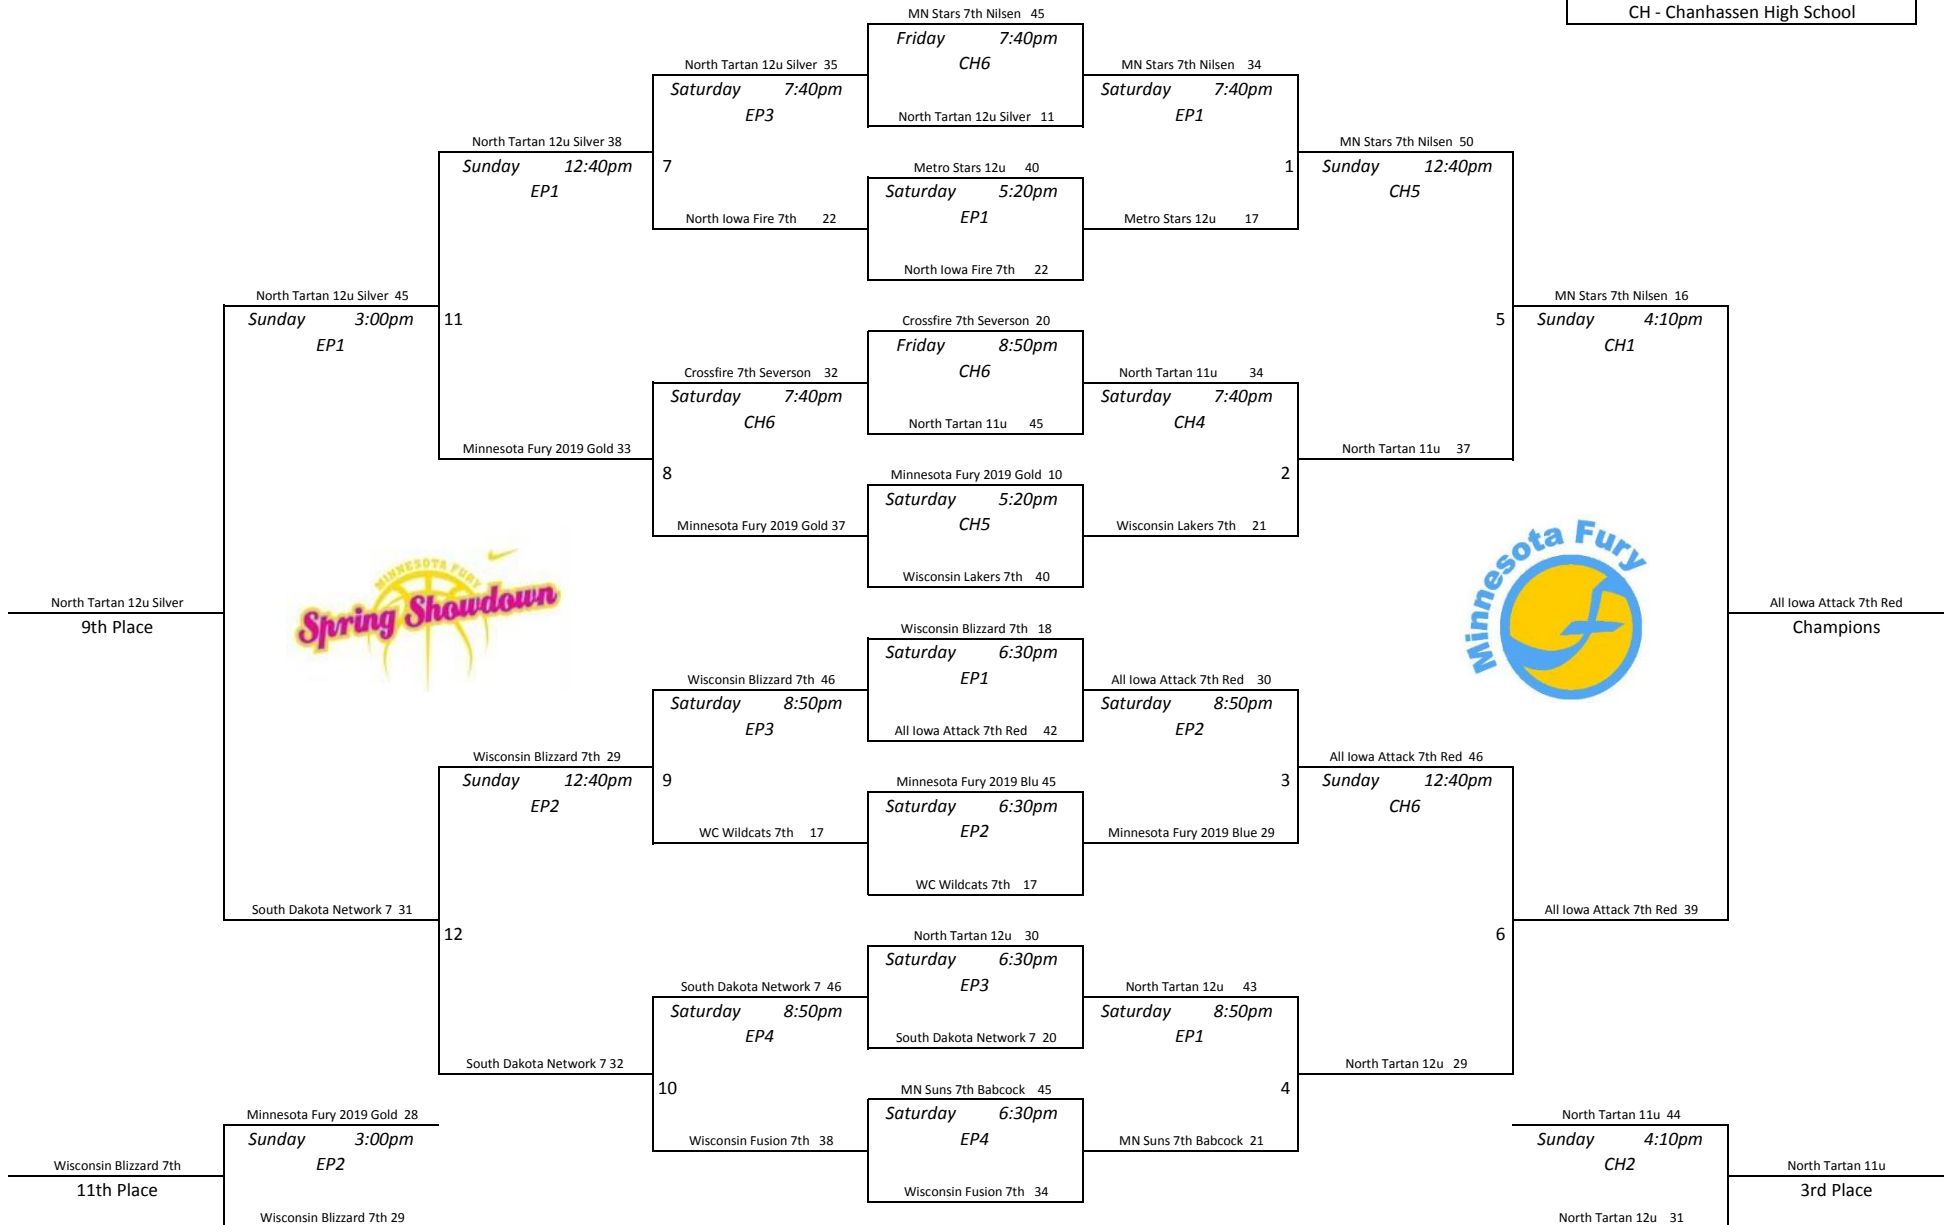

Minnesota Fury Spring Showdown - 7th Blue Division

Gym Key
EP - Eden Prairie High School
CH - Chanhassen High School