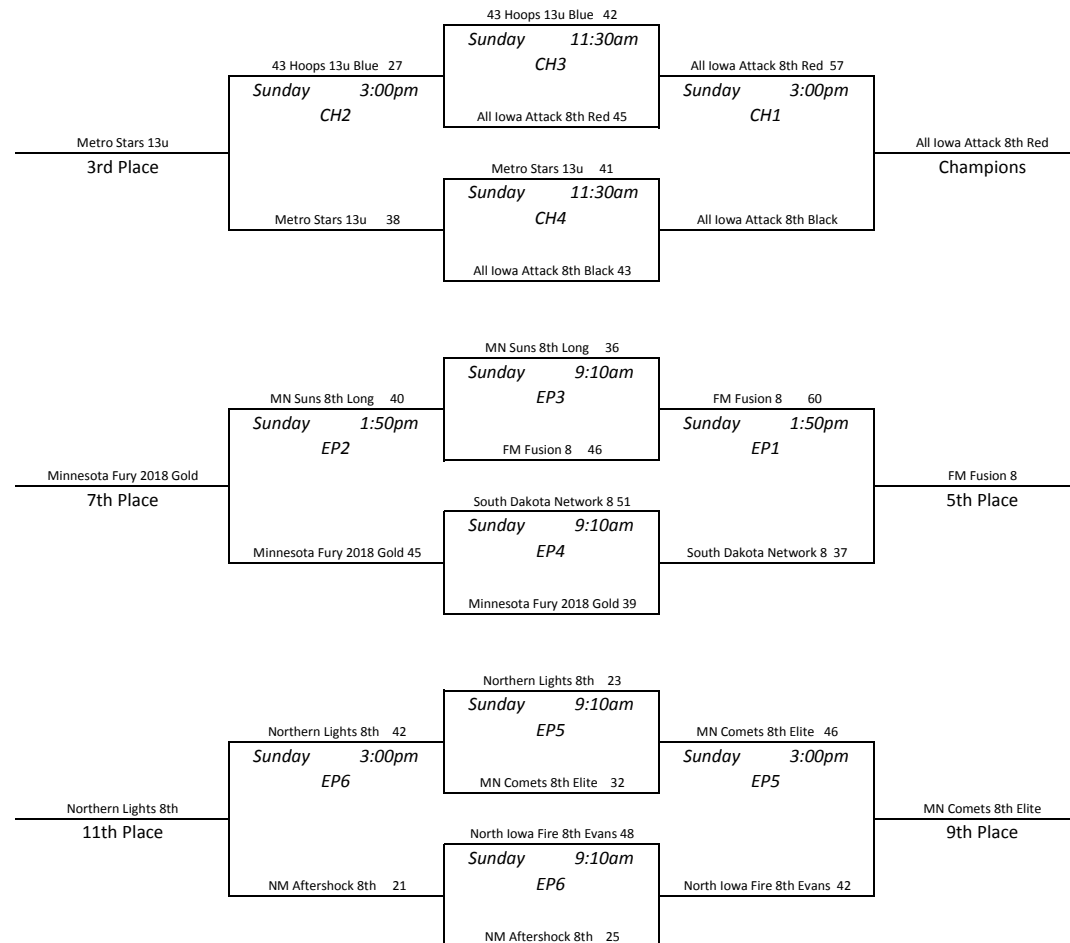

Minnesota Fury Spring Showdown - 8th Blue Division

Pool A				
1	MN Suns 8th Long	1-1	2nd	
2	43 Hoops 13u Blue	2-0	1st	
3	Northern Lights 8th	0-2	3rd	
1 vs 2	Sat. 8:00am	CH5	32-39	
2 vs 3	Sat. 12:40pm	CH3	42-19	
1 vs 3	Sat. 3:00pm	CH3	39-22	

Pool B				
1	FM Fusion 8	1-1	2nd	
2	All Iowa Attack 8th Red	2-0	1st	
3	MN Comets 8th Elite	0-2	3rd	
1 vs 2	Sat. 8:00am	CH6	44-69	
2 vs 3	Sat. 12:40pm	CH4	51-29	
1 vs 3	Sat. 3:00pm	CH4	45-33	

Pool C				
1	Metro Stars 13u	2-0	1st	
2	South Dakota Network 8th	1-1	2nd	
3	North Iowa Fire 8th Evans	0-2	3rd	
1 vs 2	Sat. 9:10am	CH6	50-18	
2 vs 3	Sat. 12:40pm	CH5	56-48	
1 vs 3	Sat. 3:00pm	CH5	46-29	

Pool D				
1	NM Aftershock 8th	0-2	1st	
2	Minnesota Fury 2018 Gold	1-1	1st	
3	All Iowa Attack 8th Black	2-0	1st	
1 vs 2	Fri. 6:30pm	CH6	12-36	
2 vs 3	Sat. 12:40pm	CH6	32-62	
1 vs 3	Sat. 3:00pm	CH6	18-58	

Gym Key
EP - Eden Prairie High School
CH - Chanhassen High School