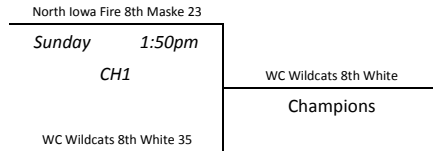

Gym Key
EP - Eden Prairie High School
CH - Chanhassen High School