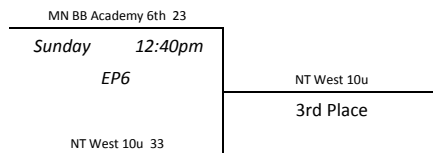

Gym Key
EP - Eden Prairie High School
CH - Chanhassen High School