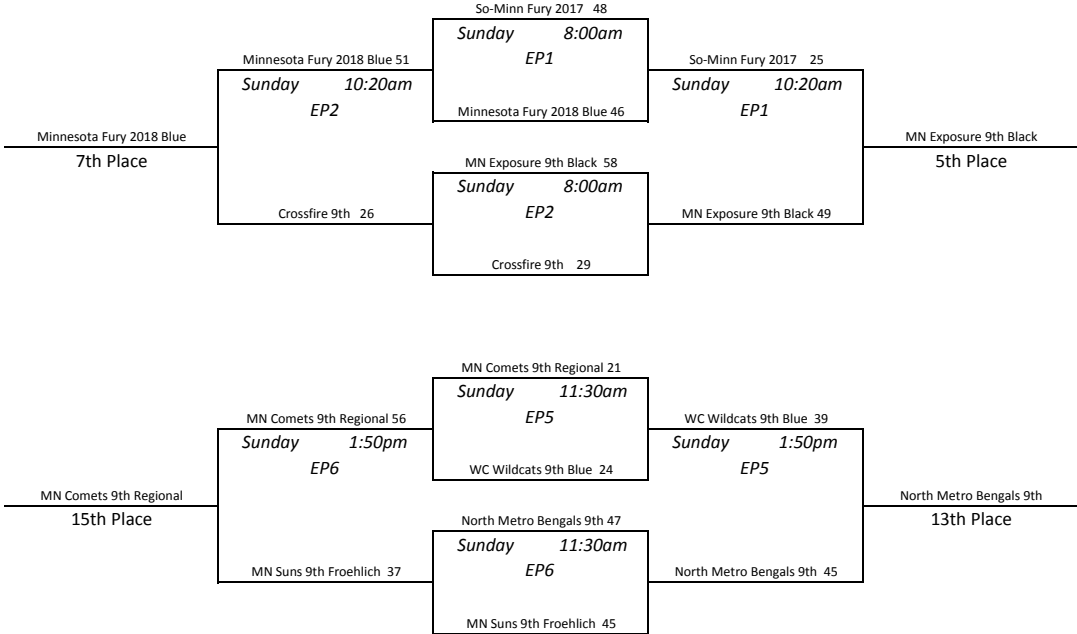

Minnesota Fury Spring Showdown - Freshman Division

Gym Key
EP - Eden Prairie High School
CH - Chanhassen High School