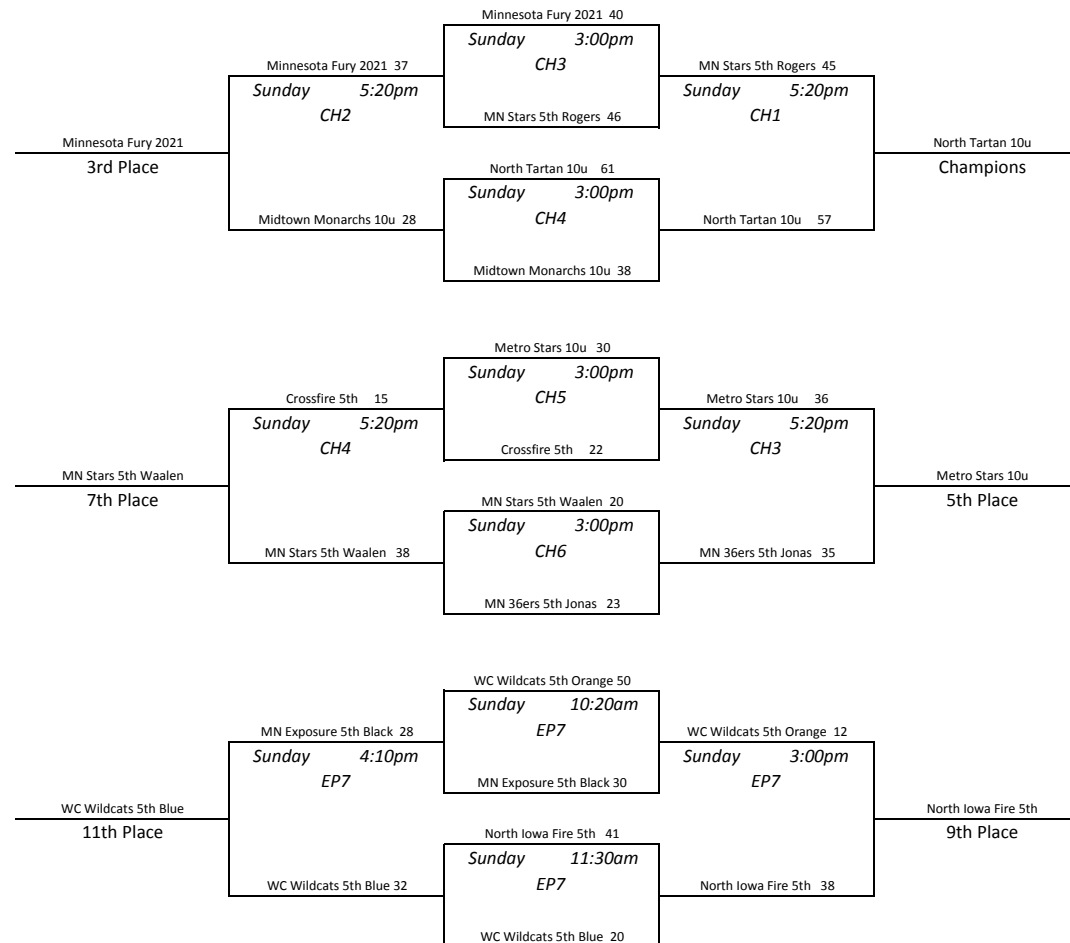

Minnesota Fury Spring Showdown - 5th Grade Division

Pool A				
1	Metro Stars 10u	1-1	2nd	
2	Minnesota Fury 2021	2-0	1st	
3	WC Wildcats 5th Orange	0-2	3rd	
1 vs 2 Fri. 5:20pm CH1 13-30				
2 vs 3 Sat. 8:00am CH1 36-13				
1 vs 3 Sat. 10:20am CH1 35-11				

Pool B				
1	MN Stars 5th Rogers	2-0	1st	
2	Crossfire 5th	1-1	2nd	
3	MN Exposure 5th Black	0-2	3rd	
1 vs 2 Fri. 5:20pm CH2 43-17				
2 vs 3 Sat. 8:00am CH2 29-25				
1 vs 3 Sat. 10:20am CH2 47-13				

Pool C				
1	North Tartan 10u	2-0	1st	
2	MN Stars 5th Waalen	1-1	2nd	
3	North Iowa Fire 5th	0-2	3rd	
1 vs 2 Fri. 5:20pm CH3 40-28				
2 vs 3 Sat. 8:00am CH3 39-38				
1 vs 3 Sat. 10:20am CH3 36-20				

Pool D				
1	MN 36ers 5th Jonas	1-1	2nd	
2	Midtown Monarchs 10u	2-0	1st	
3	WC Wildcats 5th Blue	0-2	3rd	
1 vs 2 Fri. 5:20pm CH4 26-42				
2 vs 3 Sat. 8:00am CH4 41-33				
1 vs 3 Sat. 10:20am CH4 41-22				

Gym Key
EP - Eden Prairie High School
CH - Chanhassen High School