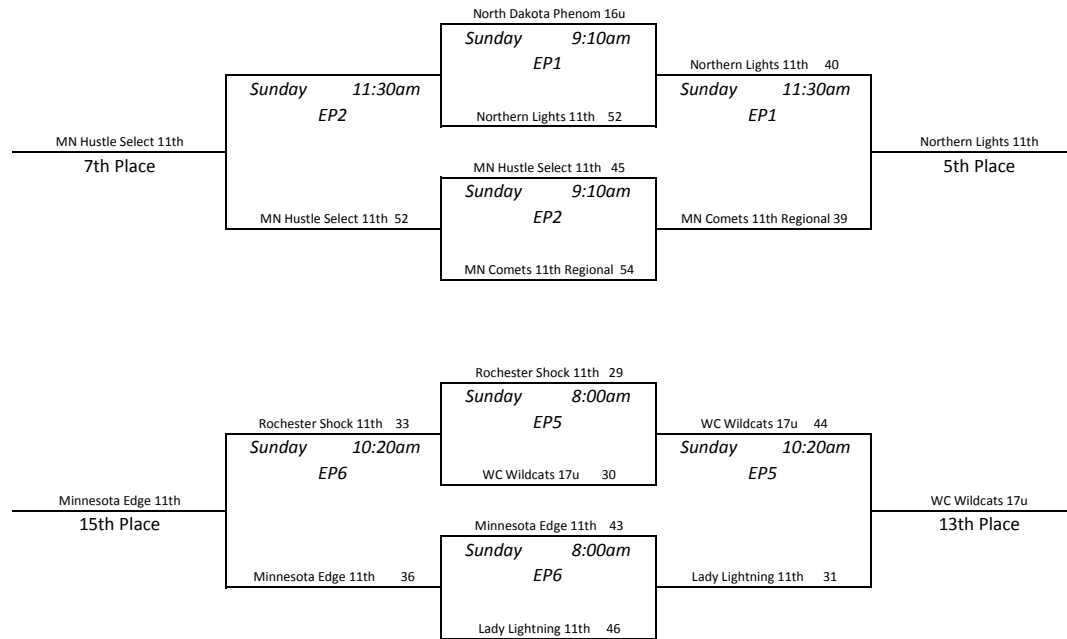

Minnesota Fury Spring Showdown - Junior Division

Gym Key
EP - Eden Prairie High School
CH - Chanhassen High School