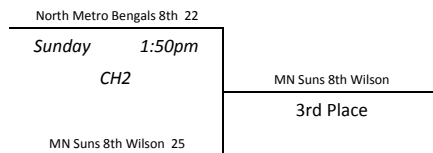

Gym Key
EP - Eden Prairie High School
CH - Chanhassen High School