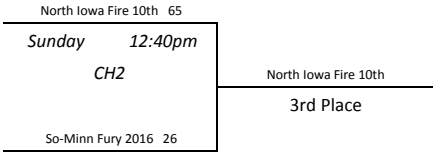

# Minnesota Fury Spring Showdown - Junior Division

Gym Key
EP - Eden Prairie High School
CH - Chanhassen High School

# Minnesota Fury Spring Showdown - Sophomore Division

Pool A				
1	MN Comets 10th Regional	1-2	3rd	
2	Northern Lights 10th	3-0	1st	
3	FM Fierce 10th	0-3	4th	
4	North Iowa Fire 10th	2-1	2nd	
<hr/>				
1 vs 2	Sat.	1:50pm	CH3	24-44
3 vs 4	Sat.	1:50pm	CH4	44-54
1 vs 3	Sat.	4:10pm	CH3	32-27
2 vs 4	Sat.	4:10pm	CH4	52-25
1 vs 4	Sun.	8:00am	CH3	48-50
2 vs 3	Sun.	8:00am	CH4	47-26

Pool B				
1	Crossfire 10th - Johnson	2-1	1st	
2	NM Aftershock 10th	2-1	3rd	
3	So-Minn Fury 2016	2-1	2nd	
4	WC Wildcats 10th	0-3	4th	
<hr/>				
1 vs 2	Sat.	1:50pm	CH5	51-20
3 vs 4	Sat.	1:50pm	CH6	41-20
1 vs 3	Sat.	4:10pm	CH5	51-53
2 vs 4	Sat.	4:10pm	CH6	62-29
1 vs 4	Sun.	8:00am	CH5	54-33
2 vs 3	Sun.	8:00am	CH6	61-52