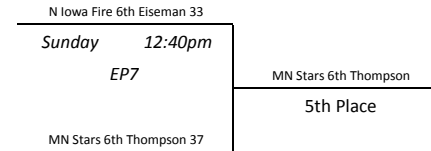

Gym Key
EP - Eden Prairie High School
CH - Chanhassen High School